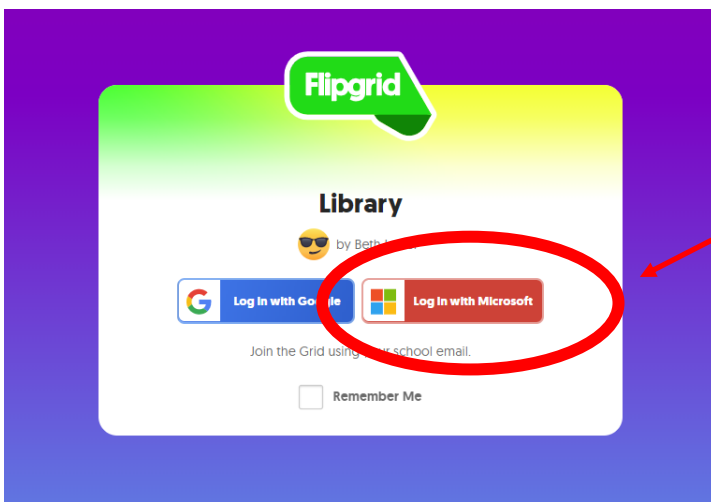

# Logging in to Flipgrid with a Gates Chili Student Account

**Step 1:** Click on or type in the link to the specific Flipgrid you want to join.

Post a video of your home learning on Flipgrid!

**Step 2:** Select “Log in with Microsoft.”